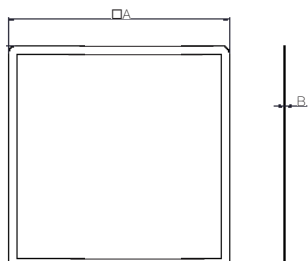

## KT-DECOR

Kit consisting of a metal sheet front cover with modern and minimalist design and a frame with magnets to be fixed to the frontal support of the fan unit; the decor cover is available in different colours and with luxury coatings; available for Quantum AX, Quantum MX, Quantum NEXT, Quantum HR units and on BCRG inlet and exhaust vents, models 100 and 150.

Model	Ø100	Ø150
A	200	260
B	1	1

Dimensions in mm

White RAL9003 embossed

Embossed black

Gold Van Gogh

Silver RAL9007 glitter